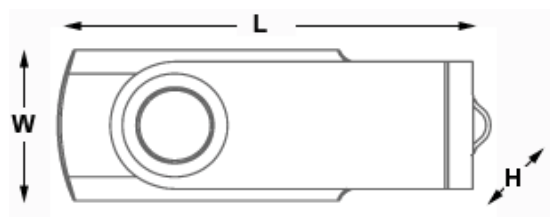

IMPORTANT: Due to the price volatility of NAND Flash Memory, prices can change daily and without notice.

Product Details

Product Dimensions

Inches: 2.20" x 0.74" x 0.39"
 Millimeters: 56 x 19 x 10

Product Specifications

Imprint Location 2

Imprint Area (L x W)

Inches: 0.90" x 0.39"
 Millimeters: 23.00 x 10.00
 Print Area designated by: 

Accessory OPTIONS

ACC-007

ACC-006

ACC-004

ACC-003